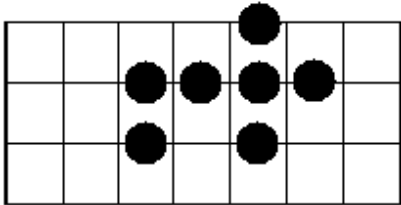

Scales

G 7/Blues

G Blues

Blues 2

(C) 12 Strings Music School