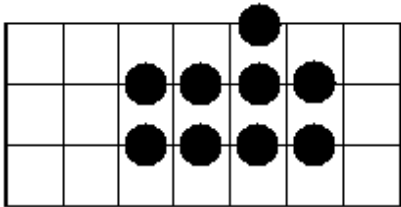

Scales

G 7/Blues

G Blues

Blues 2

(C) 12 Strings Music School