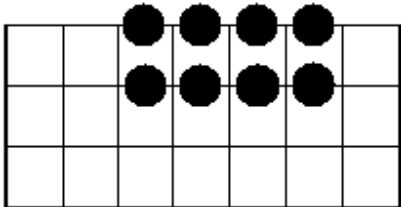

Scales

G 7/Blues

G Blues

Blues 2

(C) 12 Strings Music School